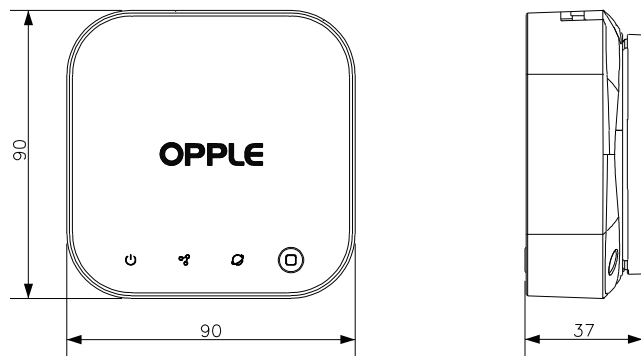

## Packaging Information

Item		Outer box		
Item Code	Item Description	Dimensions(mm) (LxWxH)	Gross Weight (kg)	Packing Qty (pcs/CTN)
821011002600	LEDSmart-BLE2-DALI-Connect-Box	330*320*235	9.03	30

## Dimensional Drawing (mm)

560000005700 - Smart Connect Box