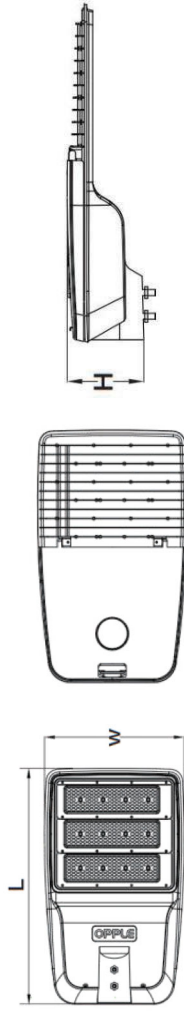

LED StreetLight PQ2

- Extra Long life
- Up to 10KV Surge Protection
- Impact Resistant
- Dustproof & Waterproof
- Rustproof
- Toolless Maintenance

Application

- Road
- Yard
- Square

Specification

Item Code	Item Description	Power (W)	CCT (K)	Power Factor	Lumen (lm)	Efficacy (lm/W)	Lifespan (LT80B50)
705000108800	LED Streetlight-PQ2 60W-3000-GY-GP	60	3000	0.95	8100	135	50000
705000108900	LED Streetlight-PQ2 60W-4000-GY-GP	60	4000	0.95	8100	135	50000
705000109000	LED Streetlight-PQ2 60W-5700-GY-GP	60	5700	0.95	8100	135	50000
705000114400	LED Streetlight-PQ2 80W-3000-GY-GP	80	3000	0.95	10400	130	50000
705000114500	LED Streetlight-PQ2 80W-4000-GY-GP	80	4000	0.95	10400	130	50000
705000114600	LED Streetlight-PQ2 80W-5700-GY-GP	80	5700	0.95	10400	130	50000
705000109400	LED Streetlight-PQ2 120W-3000-GY-GP	120	3000	0.95	16200	135	50000
705000109500	LED Streetlight-PQ2 120W-4000-GY-GP	120	4000	0.95	16200	135	50000
705000109600	LED Streetlight-PQ2 120W-5700-GY-GP	120	5700	0.95	16200	135	50000
705000109700	LED Streetlight-PQ2 150W-3000-GY-GP	150	3000	0.95	19500	130	50000
705000109800	LED Streetlight-PQ2 150W-4000-GY-GP	150	4000	0.95	19500	130	50000
705000109900	LED Streetlight-PQ2 150W-5700-GY-GP	150	5700	0.95	19500	130	50000
705000110000	LED Streetlight-PQ2 200W-3000-GY-GP	200	3000	0.95	27000	135	50000
705000110100	LED Streetlight-PQ2 200W-4000-GY-GP	200	4000	0.95	27000	135	50000
705000110200	LED Streetlight-PQ2 200W-5700-GY-GP	200	5700	0.95	27000	135	50000

Dimensional Drawing

Model	L (mm)	W (mm)	H (mm)
LED SL-PQ2 60W	395	180	123
LED SL-PQ2 80W	395	180	123
LED SL-PQ2 120W	496	340	128
LED SL-PQ2 150W	496	340	128
LED SL-PQ2 200W	572	340	128

Photometric Data