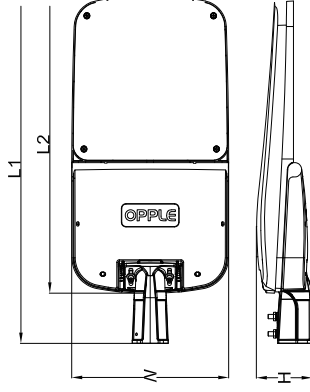

Dimensional Drawing