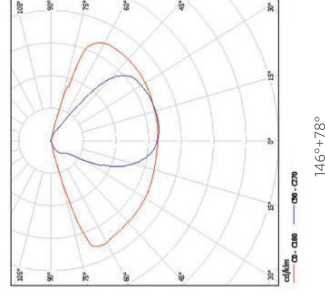

Packaging Information

Item Code	Item Description	Dimensions(mm) (LxWxH)	Packaging Unit (1pc/unit)	Gross Weight (kg)
705000107800	LED Streetlight-PA 60W-3000-GY-GP-2	545*285*160		7.5
705000107900	LED Streetlight-PA 60W-5700-GY-GP-2	545*285*160		7.5
705000108000	LED Streetlight-PA 80W-3000-GY-GP-2	545*285*160		7.5
705000108100	LED Streetlight-PA 80W-5700-GY-GP-2	545*285*160		7.5
705000108200	LED Streetlight-PA 100W-3000-GY-GP-2	545*285*160		7.5
705000108300	LED Streetlight-PA 100W-5700-GY-GP-2	545*285*160		7.5
705000108400	LED Streetlight-PA 120W-3000-GY-GP-2	640*363*170		8.8
705000108500	LED Streetlight-PA 120W-5700-GY-GP-2	640*363*170		8.8
705000108600	LED Streetlight-PA 150W-3000-GY-GP-2	640*363*170		8.8
705000108700	LED Streetlight-PA 150W-5700-GY-GP-2	640*363*170		8.8
705000186801	LED Streetlight-PA 180W-3000-GY-GP2-ETO	785*340*160		9.3
705000186901	LED Streetlight-PA 180W-5700-GY-GP2-ETO	785*340*160		9.3

Photometric Data

146°±478°