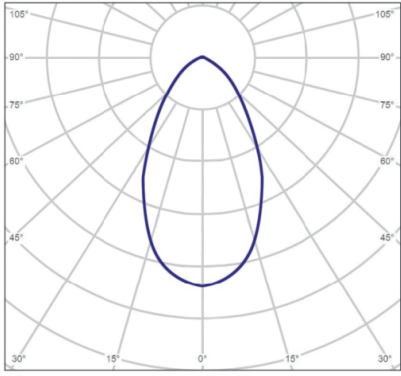

Dimensional Drawing

60D (N)