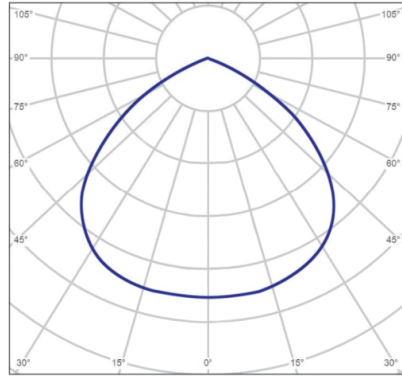

## Dimensional Drawing

Model	Φ(mm)	H(mm)
LED HB-P6 70W	336	97
LED HB-P6 95W	336	97
LED HB-P6 130W	390	97
LED HB-P6 170W	390	97
LED HB-P6 200W	390	97
LED HB-P6 70W DALI	336	97
LED HB-P6 95W DALI	336	97
LED HB-P6 130W DALI	390	97
LED HB-P6 170W DALI	390	97
LED HB-P6 200W DALI	390	97
LED HB-P6 70W BLE	336	97
LED HB-P6 95W BLE	336	97
LED HB-P6 130W BLE	390	97
LED HB-P6 170W BLE	390	97
LED HB-P6 200W BLE	390	97

## Dimensional Drawing

60D (N)

100D (W)

60+100D (AS)