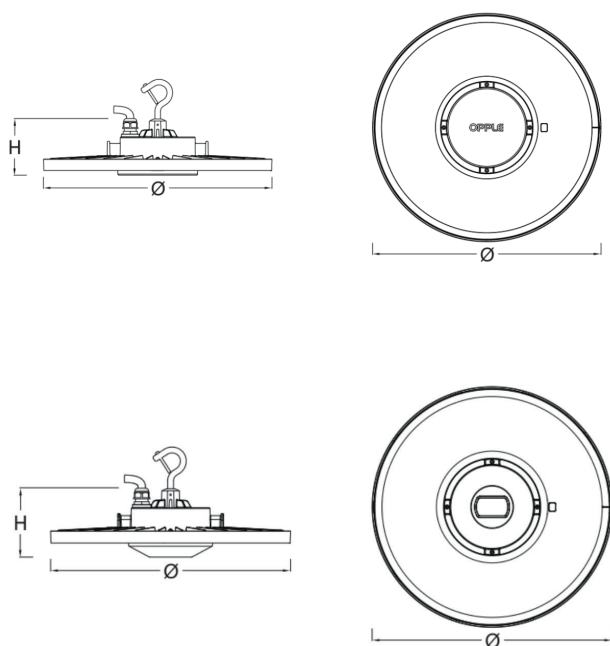

Packaging Information

Item		Single box(1pc/box)			Outer box	
Item Code	Item Description	Dimensions(mm) (LxWxH)	Gross Weight(kg)	Dimensions(mm) (LxWxH)	Gross Weight(kg)	Packing Qty (pcs/CTN)
545001125600	LEDHighbay-P6 170W-857-N-MD	426*426*147	4.08	440*440*322	9.31	2
545001125700	LEDHighbay-P6 170W-857-AS-MD	426*426*147	4.08	440*440*322	9.31	2
545001125800	LEDHighbay-P6 200W-840-W-MD	426*426*147	4.08	440*440*322	9.31	2
545001125900	LEDHighbay-P6 200W-840-N-MD	426*426*147	4.08	440*440*322	9.31	2
545001126000	LEDHighbay-P6 200W-840-AS-MD	426*426*147	4.08	440*440*322	9.31	2
545001126100	LEDHighbay-P6 200W-857-W-MD	426*426*147	4.08	440*440*322	9.31	2
545001126200	LEDHighbay-P6 200W-857-N-MD	426*426*147	4.08	440*440*322	9.31	2
545001126300	LEDHighbay-P6 200W-857-AS-MD	426*426*147	4.08	440*440*322	9.31	2

Accessory

Item Code	Accessories	Gross Weight (kg/pcs)	Packing Qty (pcs)	Packing Dimensions(mm) (LxWxH)	Picture
545098008000	Highbay-Adapter RPI/2-14 to M20	0.20	75	270*220*206	
545098011700	LEDHighbay-P6 Bracket	0.704	10	320*390*255	
545001123200	LEDHighbay-P6 Reflector D336 (70W&95W)	0.97	8	485*485*200	
545001123300	LEDHighbay-P6 Reflector D390 (130W&170W&200W)	1.25	8	563*563*230	

Dimensional Drawing

Model	Φ(mm)	H(mm)
LED HB-P6 70W	336	97
LED HB-P6 95W	336	97
LED HB-P6 130W	390	97
LED HB-P6 170W	390	97
LED HB-P6 200W	390	97
LED HB-P6 70W DALI	336	97
LED HB-P6 95W DALI	336	97
LED HB-P6 130W DALI	390	97
LED HB-P6 170W DALI	390	97
LED HB-P6 200W DALI	390	97
LED HB-P6 70W BLE	336	97
LED HB-P6 95W BLE	336	97
LED HB-P6 130W BLE	390	97
LED HB-P6 170W BLE	390	97
LED HB-P6 200W BLE	390	97

Model	Φ(mm)	H(mm)
LED HB-P6 70W MD	336	110
LED HB-P6 95W MD	336	110
LED HB-P6 130W MD	390	110
LED HB-P6 170W MD	390	110
LED HB-P6 200W MD	390	110